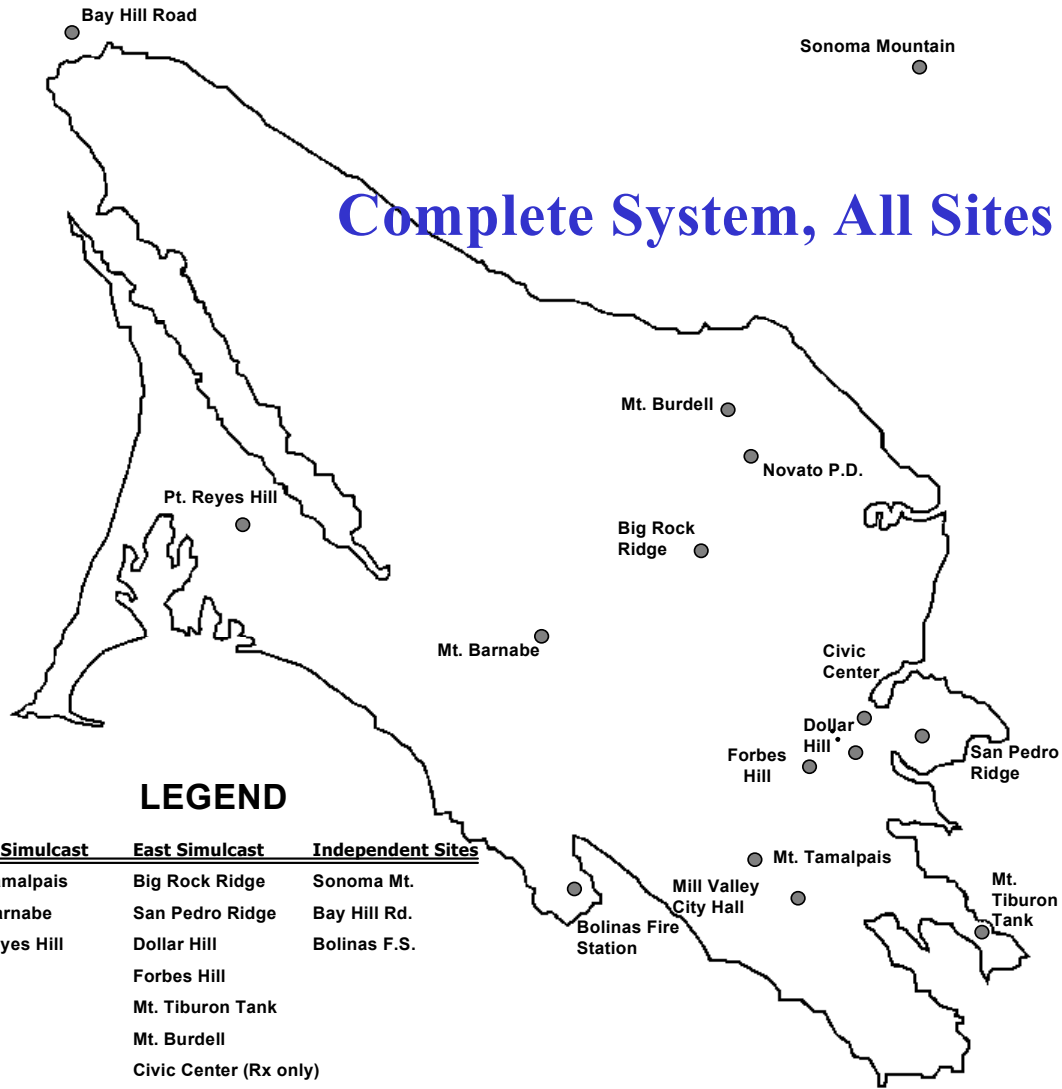

Complete System, All Sites

LEGEND

<u>West Simulcast</u>	<u>East Simulcast</u>	<u>Independent Sites</u>
Mt. Tamalpais	Big Rock Ridge	Sonoma Mt.
Mt. Barnabe	San Pedro Ridge	Bay Hill Rd.
Pt. Reyes Hill	Dollar Hill	Bolinas F.S.
	Forbes Hill	
	Mt. Tiburon Tank	
	Mt. Burdell	
	Civic Center (Rx only)	
	Prime Site	
	Mt. Tamalpais (Rx Only)	
	Mill Valley City Hall	

Not To Scale

All Sites with Microwave

LEGEND

<u>West Simulcast</u>	<u>East Simulcast</u>	<u>Independent Sites</u>
Mt. Tamalpais	Big Rock Ridge	Sonoma Mt.
Mt. Barnabe	San Pedro Ridge	Bay Hill Rd.
Pt. Reyes Hill	Dollar Hill	Bolinas F.S.

- Forbes Hill
- Mt. Tiburon Tank
- Mt. Burdell
- Novato PD (Dispatch)
- San Rafael PD (Dispatch)
- Civic Center (Dispatch/Prime)
- Mt. Tamalpais
- Mill Valley Public Service Building (PSB) (microwave)
- Mill Valley City Hall

Microwave System

-  10 GHz Digital Microwave Link
-  6 GHz Analog Microwave Link
-  Leased Land Line

Not To Scale